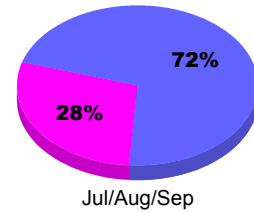

**Membership Results
2012-2013**

**Membership
2011-2012**

Month	Net Memb Goal	Actual New Memb	Actual Dropped Memb	Gain/Loss of Memb	Gain/Loss of Memb
Jul/Aug/Sep	0	132	-98	34	60
Totals	0	132	-98	34	60

Membership Results 2012-2013

Goal, New, Dropped, Gain/Loss

Comparison of Membership Gain/Loss

Current Year Compared to the Previous Year

Gender Comparison 2012-2013

Male Female