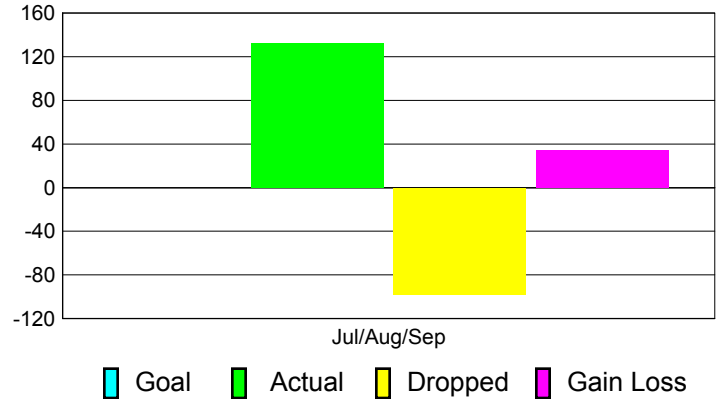

Membership Results 2012-2013

Goal, New, Dropped, Gain/Loss