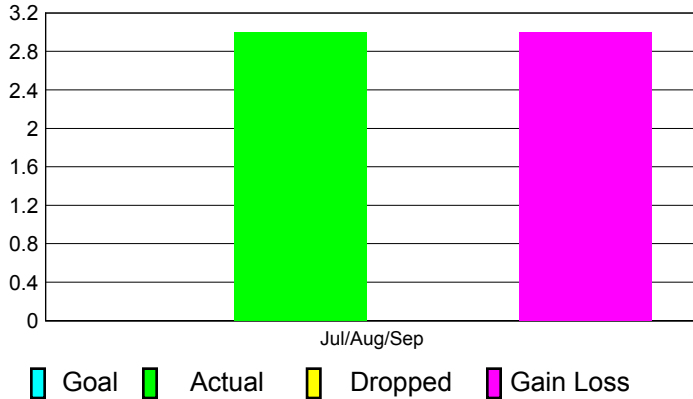

2012-2013 GMT Reports for District (or Undistricted) **District 325A2**

GMT: **SANGEETA JATIA**

Location: **NEPAL**

GMT CA: **6**

CLUBS

**Club Results
2012-2013**

**Clubs
2011-2012**

Month	New Club Goal	Actual New Clubs	Actual Dropped Clubs	Gain/Loss of Clubs	Gain/Loss of Clubs
Jul/Aug/Sep	0	3	0	3	5
Totals	0	3	0	3	5

Club Results 2012-2013

Goal, New, Dropped, Gain/Loss

Comparison of Club Gain/Loss

Current Year Compared to the Previous Year

YTD Status Quo Clubs 2012-2013

Status Quo Clubs Compared to Status Quo Members

MEMBERSHIP