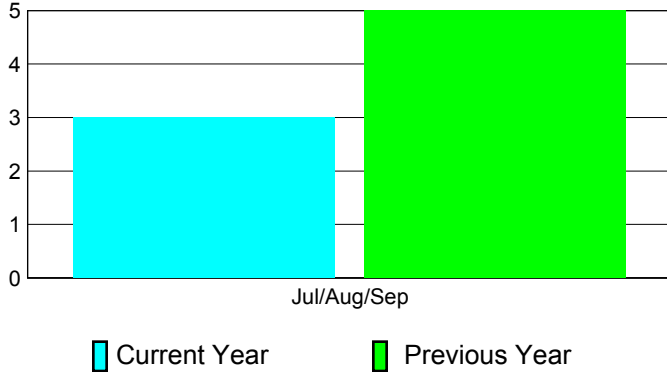

2012-2013 GMT Reports for District (or Undistricted) **District 325A2**

GMT: **SANGEETA JATIA**

Location: **NEPAL**

GMT CA: **6**

CLUBS

**Club Results
2012-2013**

**Clubs
2011-2012**

Month	New Club Goal	Actual New Clubs	Actual Dropped Clubs	Gain/Loss of Clubs	Gain/Loss of Clubs
Jul/Aug/Sep	0	3	0	3	5
Totals	0	3	0	3	5

Club Results 2012-2013

Goal, New, Dropped, Gain/Loss

Comparison of Club Gain/Loss

Current Year Compared to the Previous Year

YTD Status Quo Clubs 2012-2013

Status Quo Clubs Compared to Status Quo Members

MEMBERSHIP