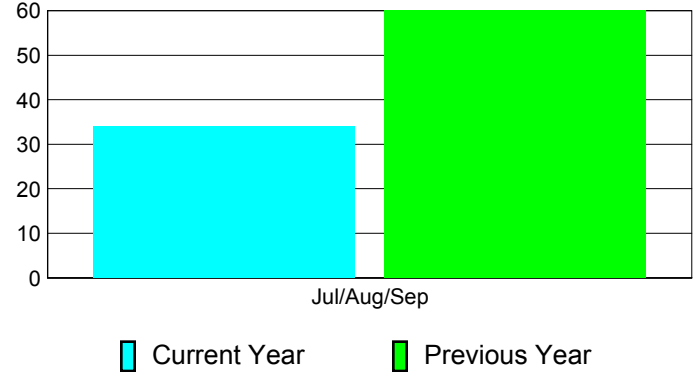

**Membership Results
2012-2013**

**Membership
2011-2012**

Month	Net Memb Goal	Actual New Memb	Actual Dropped Memb	Gain/Loss of Memb	Gain/Loss of Memb
Jul/Aug/Sep	0	132	-98	34	60
Totals	0	132	-98	34	60

Membership Results 2012-2013

Goal, New, Dropped, Gain/Loss

Comparison of Membership Gain/Loss

Current Year Compared to the Previous Year

Gender Comparison 2012-2013

Male Female